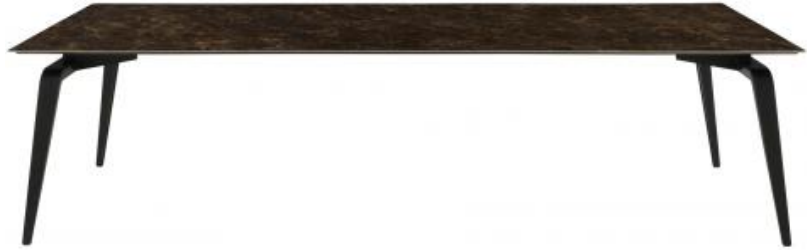

ODESSA

Design by
Mauro Lipparini

Description
Dining table with base in folded lacquered steel.

WOODEN TOPS : in matt varnished solid European walnut blockboard or natural solid oak, thickness 40 mm, with streamlined edges.

CERAMIC STONEWARE TOPS: round table Ø 130 and oval tables 198 and 240 - 6 mm thick full body ceramic stoneware (white marble-effect, Emperador or Marquinia) glued onto an 10 mm thick sheet of glass (total thickness 16 mm); for round table Ø 148 - 6 mm thick full body white marble-effect ceramic stoneware glued onto an 10 mm thick sheet of glass (total thickness 16 mm).

CERAMIC STONEWARE TOPS (for rectangular tables) : in 6 mm thick full body ceramic stoneware (metallic anthracite, white marble-effect, white, Emperador or Marquinia) glued onto a 12 mm thick black or white MDF set back slightly (25 mm) from the edge of the top & screwed to a steel support set back 7 cm from the edge of the top.

MARBLE TOPS (round table Ø 130 cm only) : 20 mm thick Carrara marble.

Technical Specifications

More info at
www.ligne-roset.com

© Ligne Roset 2022

ROUND DINING TABLE BLACK LACQUERED BASE MARBLE

DIMENSIONS
H 740 mm - Ø 1300 mm