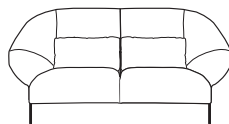

Legs in matt black steel Ø 18 mm.

COMFORT

Settee and love seat : suspension of seat and back via elastic webbing. Structure of seat in high resilience Bultex foam (38 kg/m3 - 3.6 kPa), clad in ultra-flexible polyurethane foam (30 kg/m3 - 1.8 kPa) and 200 g/m² polyester quilting. Back in high resilience Bultex foam (38 kg/m3 - 3.6 kPa), clad in ultra-flexible polyurethane foam (30 kg/m3 - 1.8 kPa) and polyester quilting (200 g/m² and 100 g/m²). Lumbar cushion (660 x 300mm) filled with goose feathers.

More info at
www.ligne-roset.com

© Ligne Roset 2023

LOVESEAT

DIMENSIONS

H 870 mm - W 1500 mm - D 970 mm - SH 410 mm -

Other sizes

loveseat

DIMENSIONS

H 870 - mm
W 1500 - mm
D 970 - mm
SH 410 - mm

medium settee

DIMENSIONS

H 870 - mm
W 1900 - mm
D 970 - mm
SH 410 - mm

large settee

DIMENSIONS

H 870 - mm
W 2250 - mm
D 970 - mm
SH 410 - mm

footstool

DIMENSIONS

W 770 - mm
D 530 - mm
SH 390 - mm