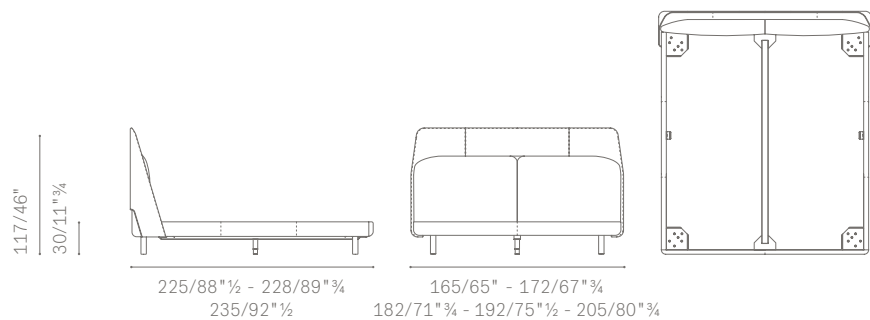

Removability. Only the headboard cushion with fabric cover can be removed.

Rear headboard.

- Fabric (Poltrona Frau Jacquard fabric)
- Leather

Mattress length. (except for the "Queen-size" and "King-size" versions)

- 200 cm
- 210 cm

Please note. Bedstead Bases and Mattresses are shown and priced separately, please consult the dedicated section.

DE LUXE VERSION

DIMENSIONI DISPONIBILI

↓ Misure Letto	↓ Misure Materasso
cm 172×225 / 67" 3/4×88" 1/2	cm 160×200 / 63"×78" 3/4
cm 172×235 / 67" 3/4×92" 1/2	cm 160×210 / 63"×82" 3/4
cm 182×225 / 71" 3/4×88" 1/2	cm 170×200 / 67"×78" 3/4
cm 182×235 / 71" 3/4×92" 1/2	cm 170×210 / 67"×82" 3/4
cm 192×225 / 75" 1/2×88" 1/2	cm 180×200 / 70" 3/4×78" 3/4
cm 192×235 / 75" 1/2×92" 1/2	cm 180×210 / 70" 3/4×82" 3/4
cm 165×228 / 65"×89" 3/4	cm 153×203 / 60" 1/4×80" (Queen-size)
cm 205×228 / 80" 3/4×89" 3/4	cm 193×203 / 76"×80" (King-size)

AVAILABLE SIZES

↓ Bed sizes	↓ Mattress sizes
cm 172×225 / 67" 3/4×88" 1/2	cm 160×200 / 63"×78" 3/4
cm 172×235 / 67" 3/4×92" 1/2	cm 160×210 / 63"×82" 3/4
cm 182×225 / 71" 3/4×88" 1/2	cm 170×200 / 67"×78" 3/4
cm 182×235 / 71" 3/4×92" 1/2	cm 170×210 / 67"×82" 3/4
cm 192×225 / 75" 1/2×88" 1/2	cm 180×200 / 70" 3/4×78" 3/4
cm 192×235 / 75" 1/2×92" 1/2	cm 180×210 / 70" 3/4×82" 3/4
cm 165×228 / 65"×89" 3/4	cm 153×203 / 60" 1/4×80" (Queen-size)
cm 205×228 / 80" 3/4×89" 3/4	cm 193×203 / 76"×80" (King-size)