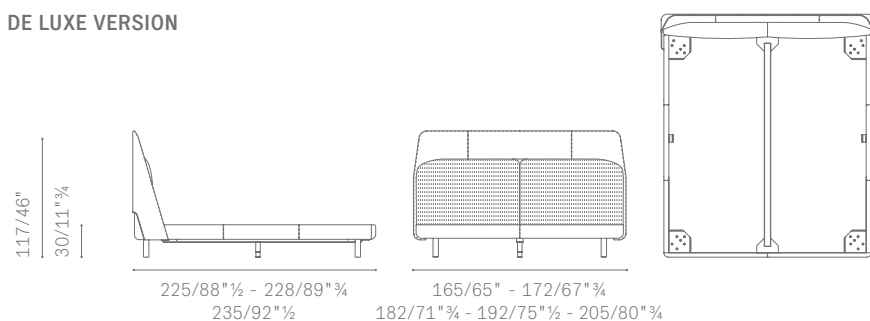

Removability. Only the headboard cushion with fabric cover can be removed.

Rear headboard.

- Fabric (Poltrona Frau Jacquard fabric)
- Leather

Mattress length. (except for the "Queen-size" and "King-size" versions)

- 200 cm
- 210 cm

Please note. Bedstead Bases and Mattresses are shown and priced separately, please consult the dedicated section.

DE LUXE VERSION

DIMENSIONI DISPONIBILI

↓ Misure Letto	↓ Misure Materasso
cm 172×225 / 67" 3/4×88" 1/2	cm 160×200 / 63"×78" 3/4
cm 172×235 / 67" 3/4×92" 1/2	cm 160×210 / 63"×82" 3/4
cm 182×225 / 71" 3/4×88" 1/2	cm 170×200 / 67"×78" 3/4
cm 182×235 / 71" 3/4×92" 1/2	cm 170×210 / 67"×82" 3/4
cm 192×225 / 75" 1/2×88" 1/2	cm 180×200 / 70" 3/4×78" 3/4
cm 192×235 / 75" 1/2×92" 1/2	cm 180×210 / 70" 3/4×82" 3/4
cm 165×228 / 65"×89" 3/4	cm 153×203 / 60" 1/4×80" (Queen-size)
cm 205×228 / 80" 3/4×89" 3/4	cm 193×203 / 76"×80" (King-size)