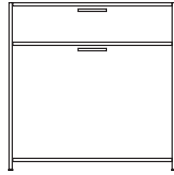

bedside table right-hinged door perle
lacquer

DIMENSIONS
H 556 - mm
W 492 - mm
D 360 - mm

bedside table left-hinged door lacquer -
colour to order

DIMENSIONS
H 556 - mm
W 492 - mm
D 360 - mm

bedside table left-hinged door argile
lacquer

DIMENSIONS
H 556 - mm
W 492 - mm
D 360 - mm

bedside table left-hinged door white
lacquer

DIMENSIONS
H 556 - mm
W 492 - mm
D 360 - mm

bedside table left-hinged door perle
lacquer

DIMENSIONS
H 556 - mm
W 492 - mm
D 360 - mm

bedside table 1 drawer right-hinged
door / lacquer - colour to order

DIMENSIONS
H 556 - mm
W 492 - mm
D 360 - mm

bedside table 1 drawer right-hinged
door / argile lacquer

DIMENSIONS
H 556 - mm
W 492 - mm
D 360 - mm