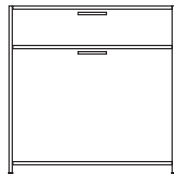

DIMENSIONS
H 556 - mm
W 492 - mm
D 360 - mm

bedside table 1 drawer right-hinged
door / argile lacquer