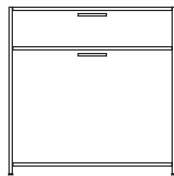

Other sizes

desk 1 drawer lacquer - colour to order

DIMENSIONS

H 756 - mm
W 1080 - mm
D 492 - mm

Technical Specifications

More info at
www.ligne-roset.com

© Ligne Roset 2023

desk 1 drawer argile lacquer

DIMENSIONS

H 756 - mm
W 1080 - mm
D 492 - mm

desk 1 drawer white lacquer

DIMENSIONS
H 756 - mm
W 1080 - mm
D 492 - mm

desk 1 drawer perle lacquer

DIMENSIONS
H 756 - mm
W 1080 - mm
D 492 - mm

filing cabinet for hanging files - 2
drawers 2 drawers (of which 1 for
hanging files) argile lacquer

DIMENSIONS
H 556 - mm
W 492 - mm
D 360 - mm

filing cabinet for hanging files - 2
drawers 2 drawers (of which 1 for
hanging files) white lacquer

DIMENSIONS
H 556 - mm
W 492 - mm
D 360 - mm

filing cabinet for hanging files - 2
drawers 2 drawers (of which 1 for
hanging files) perle lacquer