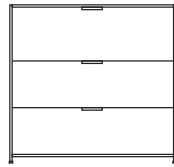

secretaire 1 drop flap + 2 drawers (of which 1 for hanging files) white lacquer